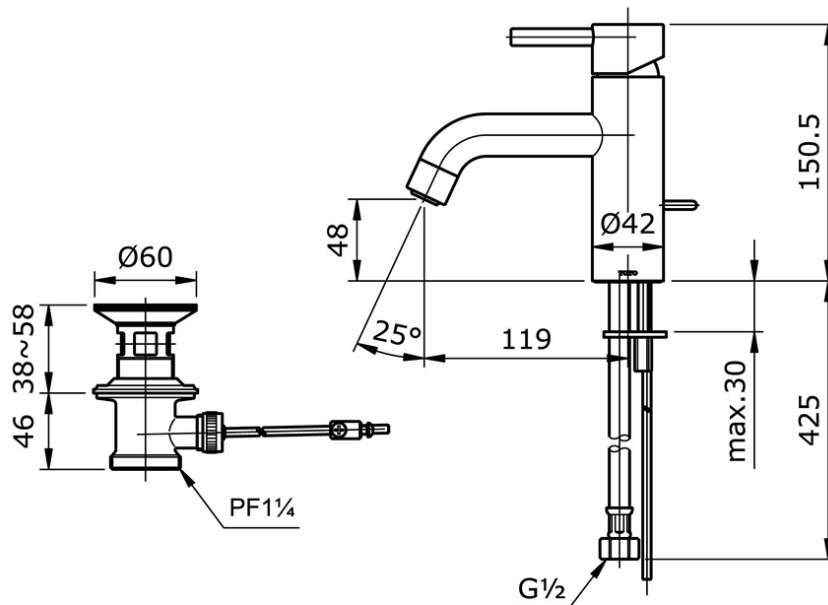

TX115LESN

IDR 1,930,000.00

Single Lever Lavatory Faucet With 1 1/4" Pop-Up Waste

Min Water Pressure: 0.05 MPa

Max Water Pressure: 0.75 MPa

Flow Rate: 7.0 Lpm

Some products may not be available in your area

Prices indicated are manufacturer's suggested retail price, prices may change anytime without notice.